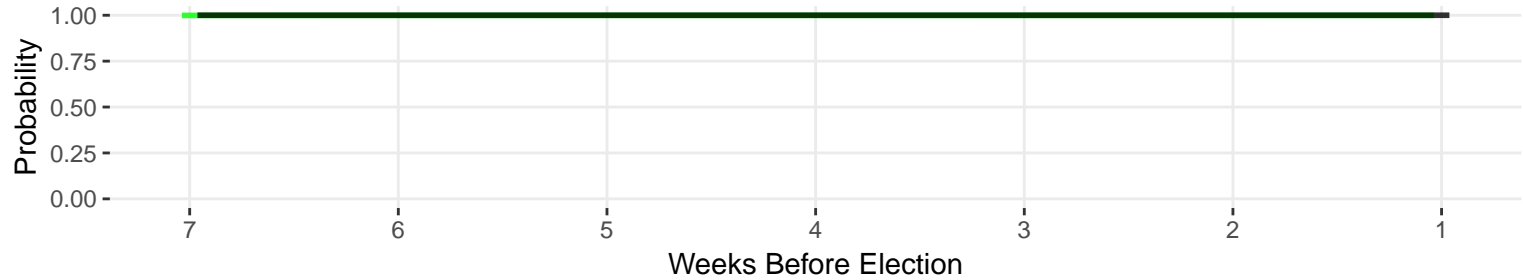

Probability of Win

Prediction █ FiveThirtyEight █ Digital Vote