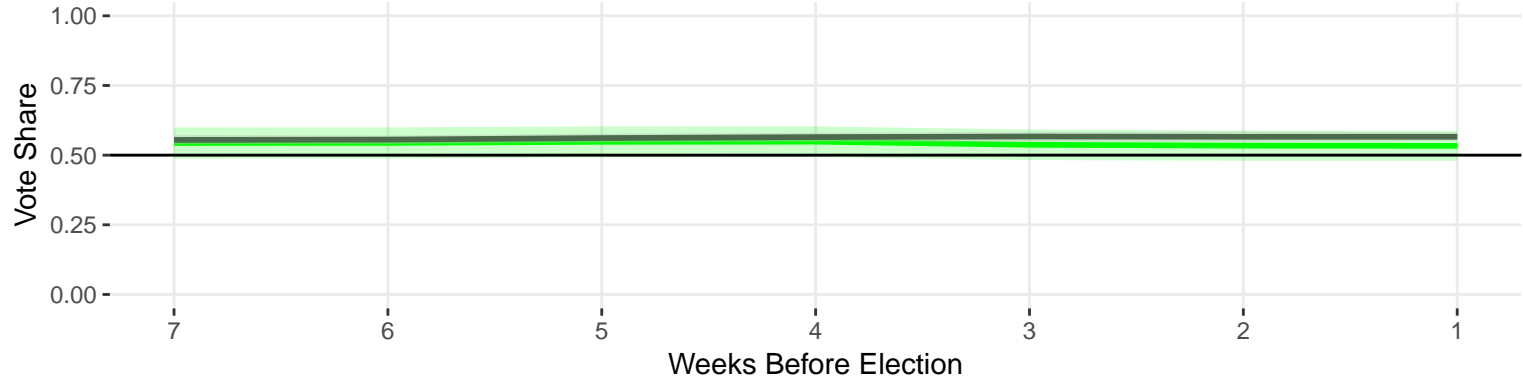

Congressional District 22

Predicted Republican Vote Share

Probability of Win

Prediction — FiveThirtyEight — Digital Vote