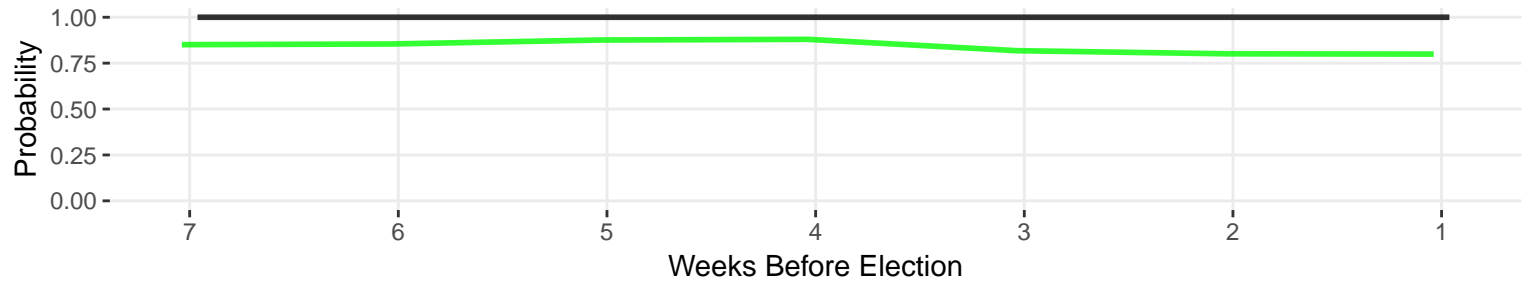

Congressional District 22

Predicted Republican Vote Share

Probability of Win

Prediction — FiveThirtyEight — Digital Vote