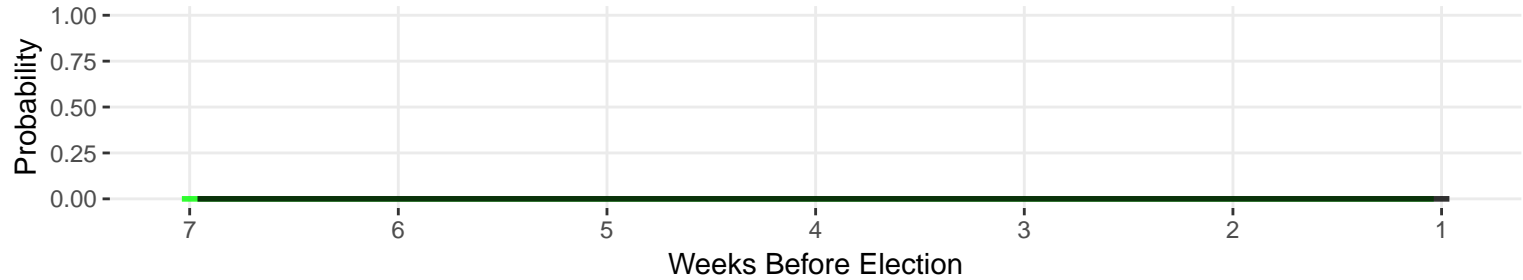

Probability of Win

Prediction — FiveThirtyEight — Digital Vote