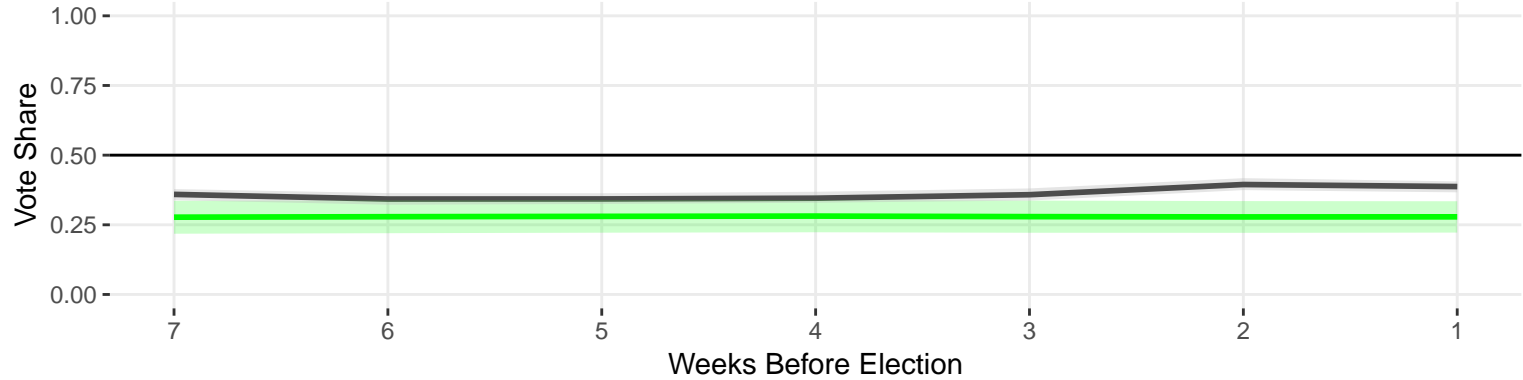

# Congressional District 16

## Predicted Republican Vote Share